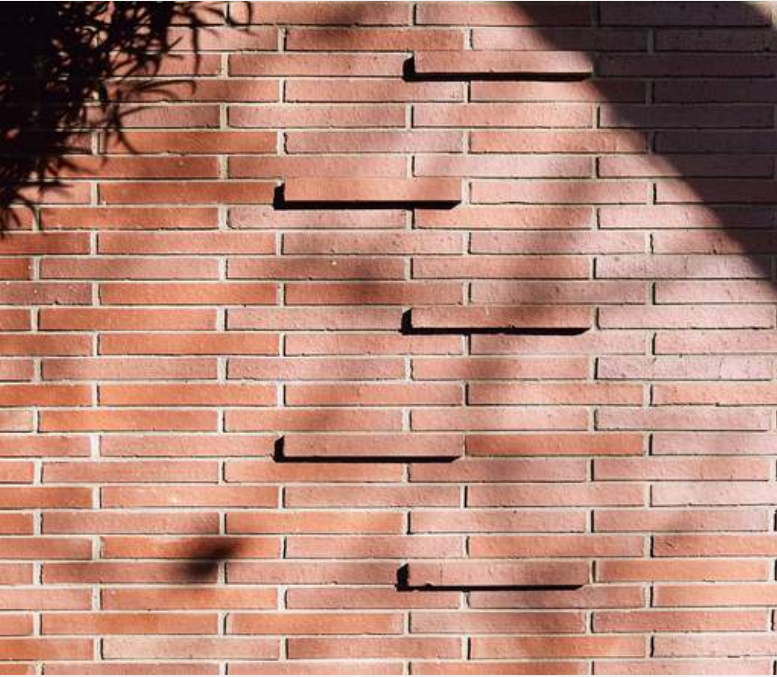

BESPOKE BRICKS AND PAVERS  
HAND-MADE IN STAWELL, VICTORIA SINCE 1945.

EMPEROR BRICKS IN AUTUMN

EMPEROR BRICKS IN GHOST

SEE MORE AT [KRAUSEBRICKS.COM](https://www.krausebricks.com)

**KRAUSE**  
BRICKS

BESPOKE BRICKS AND PAVERS  
HAND-MADE IN STAWELL, VICTORIA SINCE 1945.