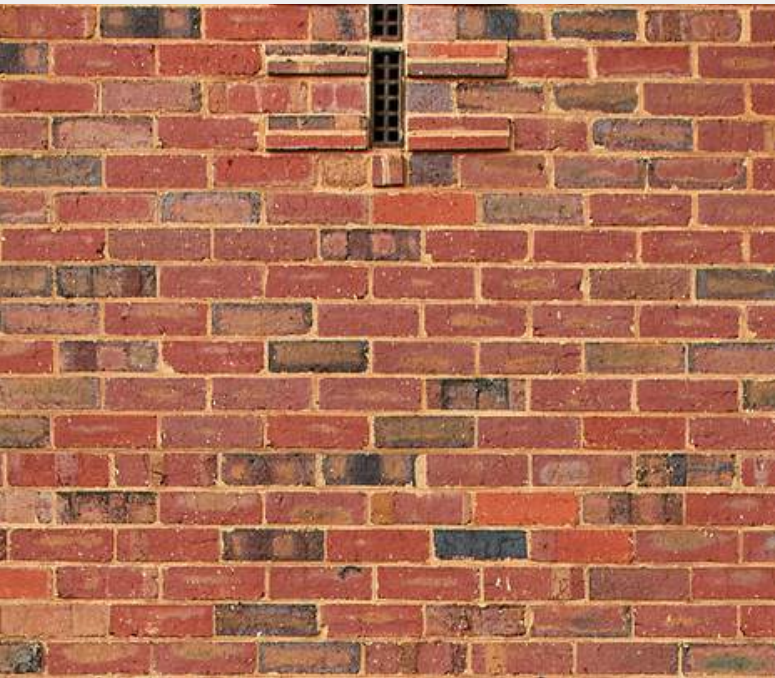

KRAUSE

BRICKS

BESPOKE BRICKS AND PAVERS
HAND-MADE IN STAWELL, VICTORIA SINCE 1945.

STANDARD 76MM BRICKS IN RED BLUE