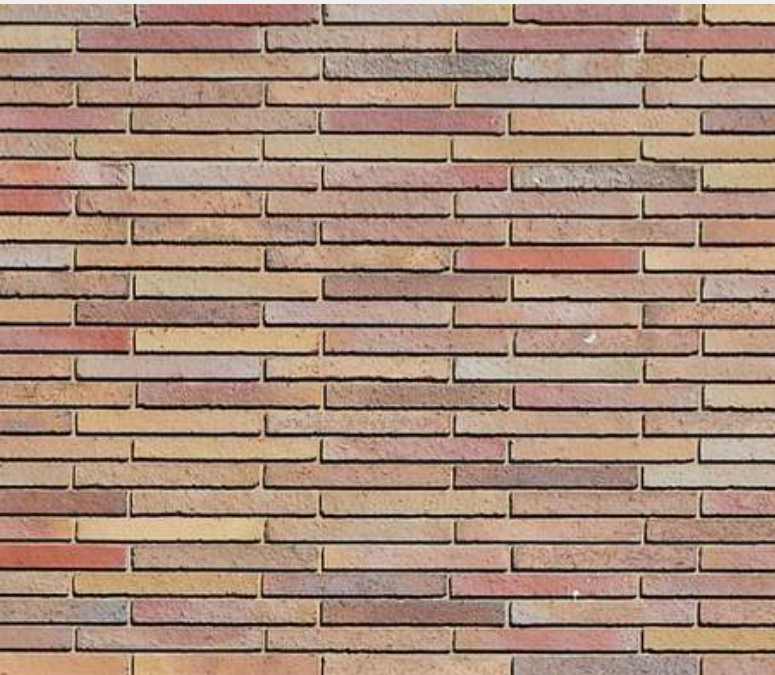

EMPEROR BRICKS IN AUTUMN