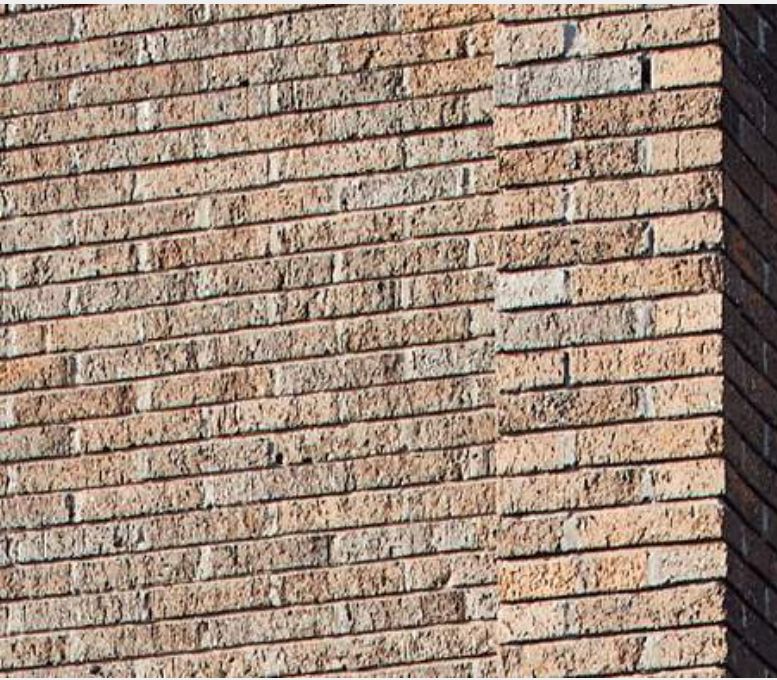

KRAUSE
BRICKS

BESPOKE BRICKS AND PAVERS
HAND-MADE IN STAWELL, VICTORIA SINCE 1945.

50MM BRICKS IN BURSARIA