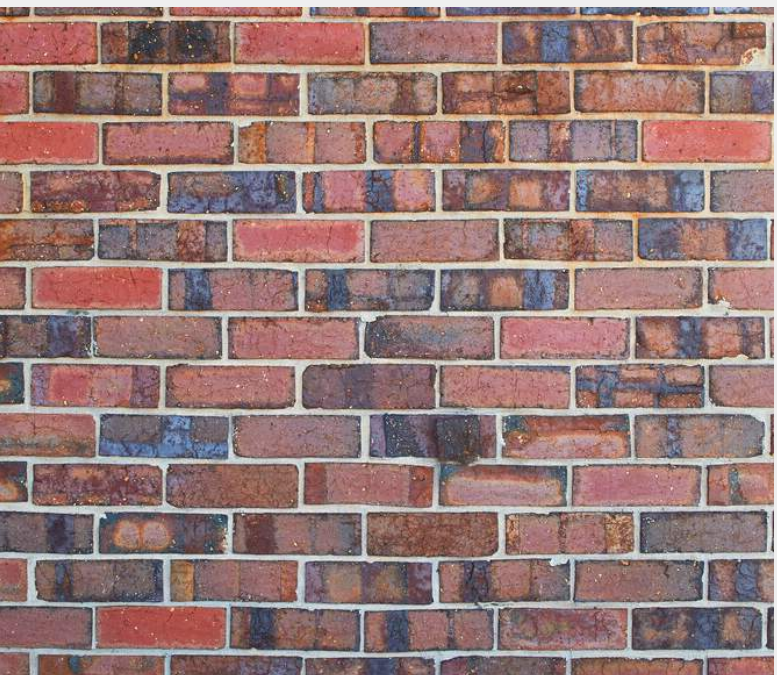

EMPEROR BRICKS IN HERITAGE RED

EMPEROR BRICKS IN NERO

SEE MORE AT [KRAUSEBRICKS.COM](https://www.krausebricks.com)

**KRAUSE**

BRICKS

BESPOKE BRICKS AND PAVERS  
HAND-MADE IN STAWELL, VICTORIA SINCE 1945.

STANDARD 76MM BRICKS IN GRAMPIAN BLUES