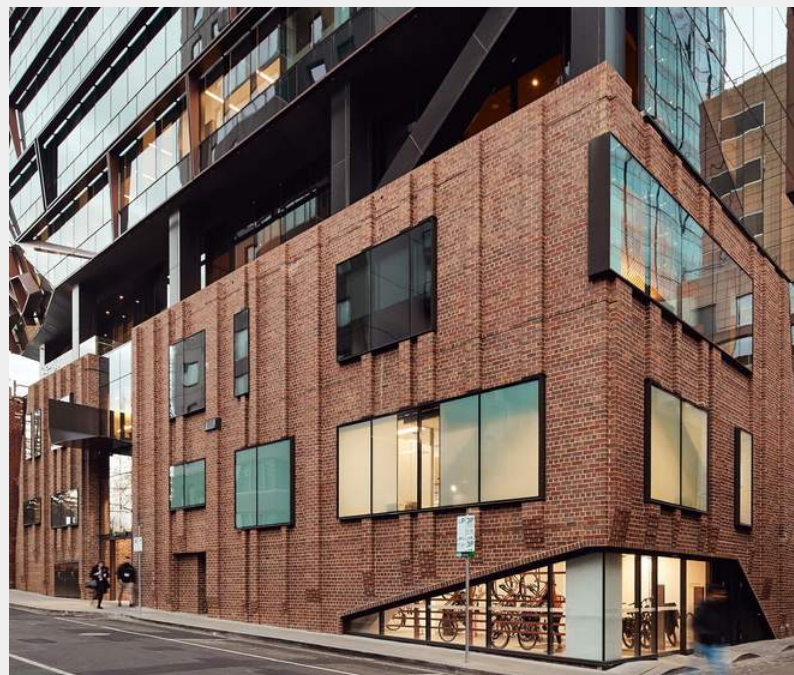

STANDARD 76MM BRICKS IN OLD MELBOURNE TOWN

SEE MORE AT [KRAUSEBRICKS.COM](https://www.krausebricks.com)