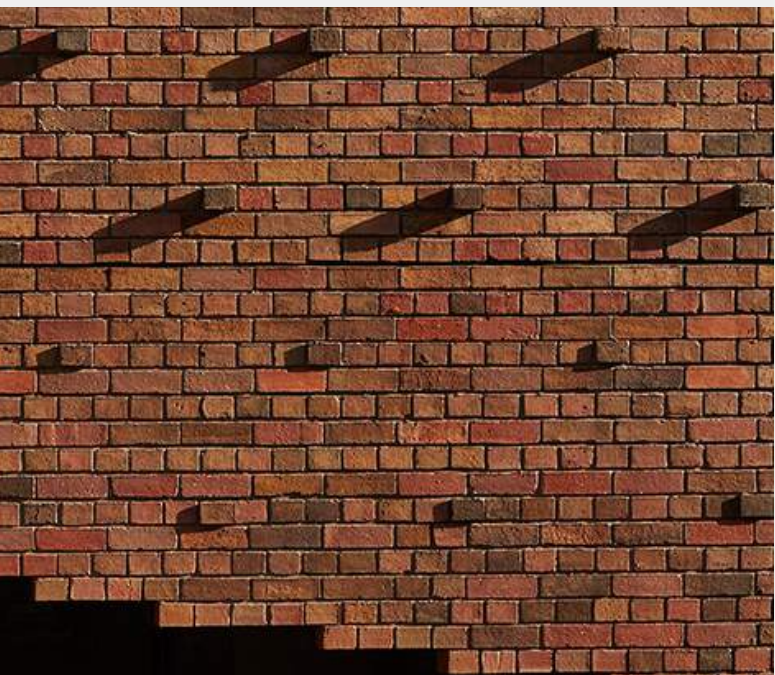

STANDARD 76MM BRICKS IN RED BLUE CLINKER

SEE MORE AT [KRAUSEBRICKS.COM](https://www.krausebricks.com)

**KRAUSE**

BRICKS

BESPOKE BRICKS AND PAVERS  
HAND-MADE IN STAWELL, VICTORIA SINCE 1945.

STANDARD 76MM BRICKS IN RED BLUE